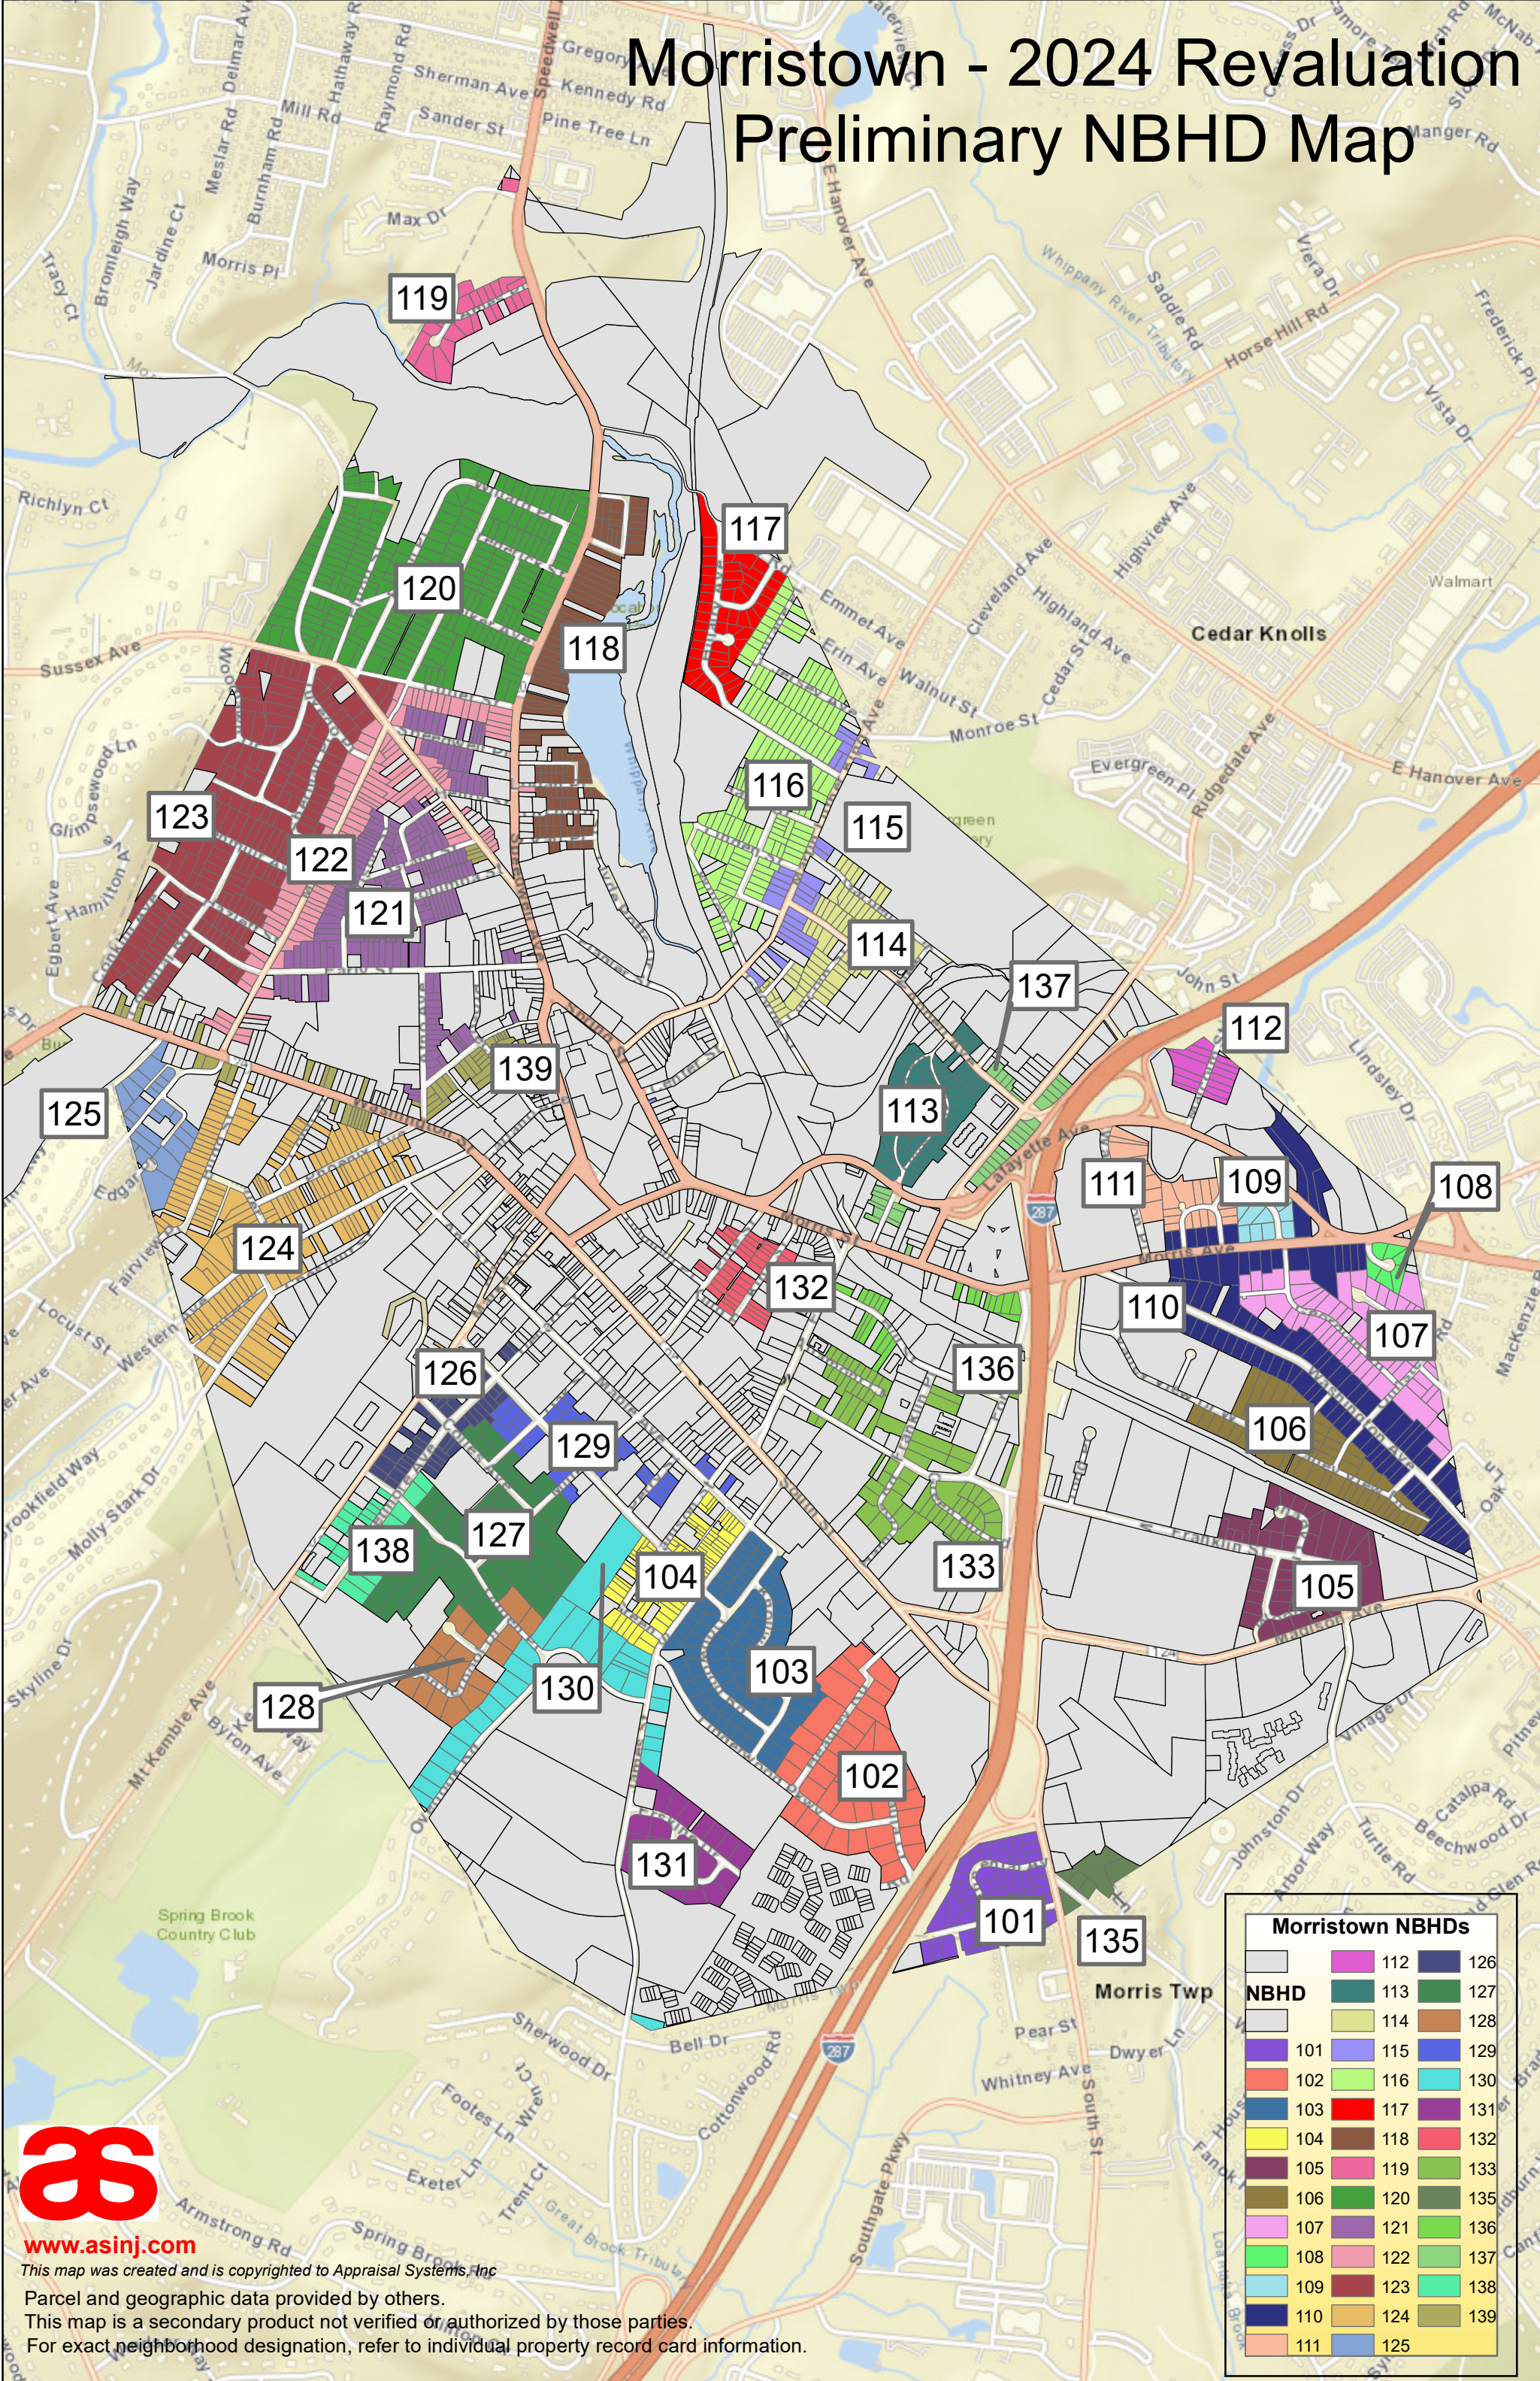

Morristown - 2024 Revaluation Preliminary NBHD Map

Morristown NBHDs		
112	126	
113	127	
114	128	
101	115	129
102	116	130
103	117	131
104	118	132
105	119	133
106	120	135
107	121	136
108	122	137
109	123	138
110	124	139
111	125	

www.asinj.com
 This map was created and is copyrighted to Appraisal Systems, Inc.
 Parcel and geographic data provided by others.
 This map is a secondary product not verified or authorized by those parties.
 For exact neighborhood designation, refer to individual property record card information.